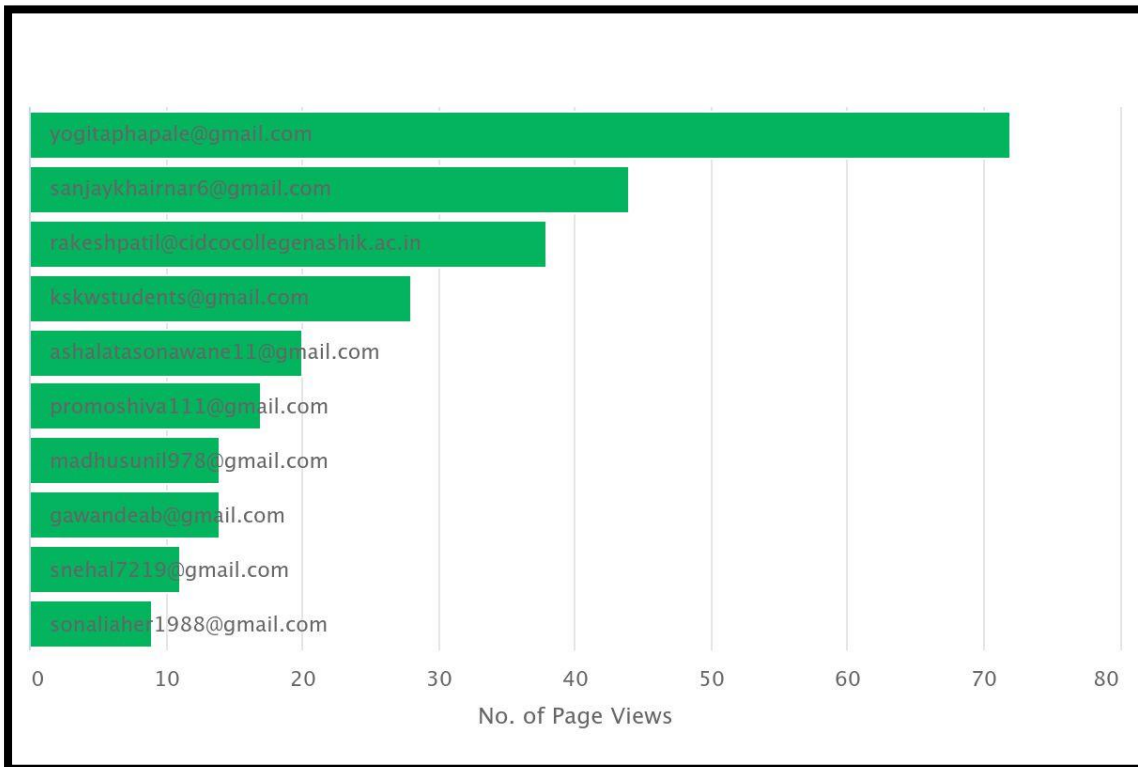

Top 10 Users