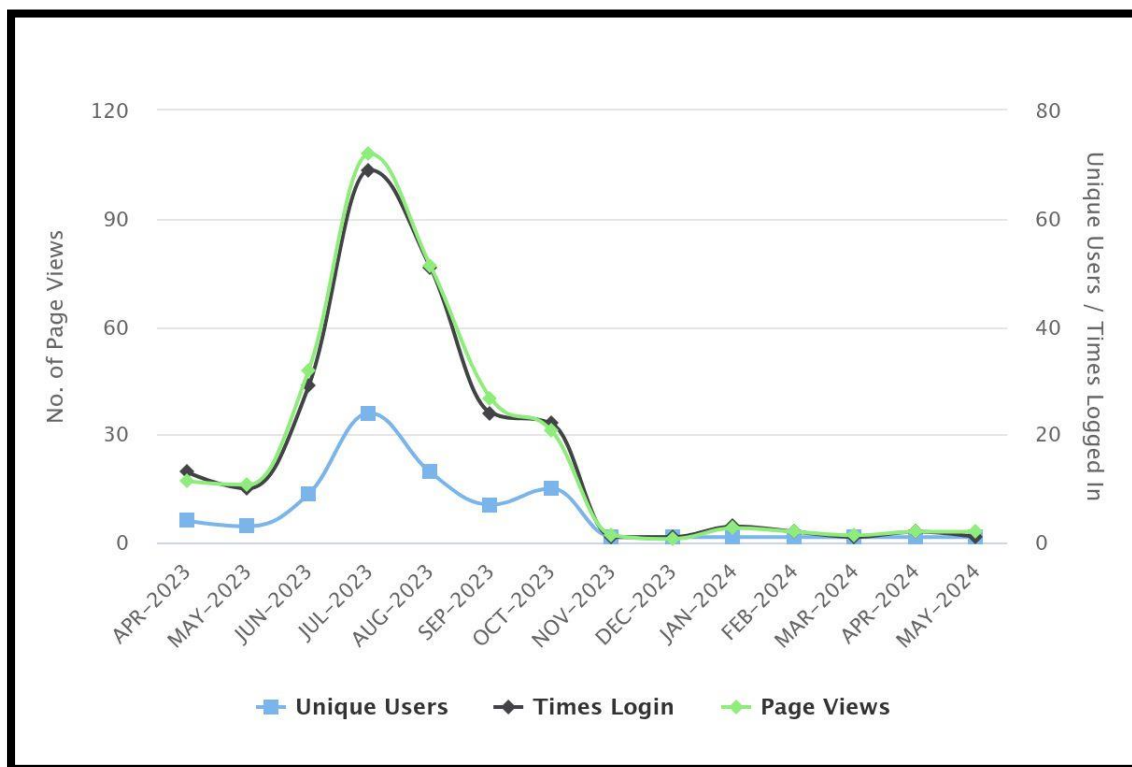

5. N-list Usage Statistics

Page Hits Chart

Top 10 Users

Unique User, Times Login, Pages Views Chart

N-List Usage for the year 2023-24					
Username	Department	Month	Year	Times Logged In	Page Views
Smt. Phapale Yogita Shankar	Library	5	2024	1	3
SanyogitaShivajiraoKendale	English	4	2024	2	3
Smt. Phapale Yogita Shankar	Library	3	2024	1	2
Madhuri D. Harak	Library	2	2024	2	3
Dr.GosaviShubhangiRavindragir	Psychology	1	2024	3	4
Dr.AshalataSonawane	Economics	12	2023	1	1
Smt. Phapale Yogita Shankar	Library	11	2023	1	2
Mrs. Archana Bachhav	Computer Science	10	2023	2	2
Smt. Bonde Seema Satish	Computer Science	10	2023	4	7
Dr.Pranali Milind Jadhav	English	10	2023	1	1
Madhuri D. Harak	Library	10	2023	1	1
SMT. BHANDARE ASHALATA DATTATRAY	Computer Science	10	2023	3	4
Mayura S. Patil	Zoology	10	2023	1	1
Smt. Khapre Pratibha Balasaheb	Zoology	10	2023	1	1
Sonawane Pramod	zoology	10	2023	5	10
R.B.Patil	Zoology	10	2023	1	1